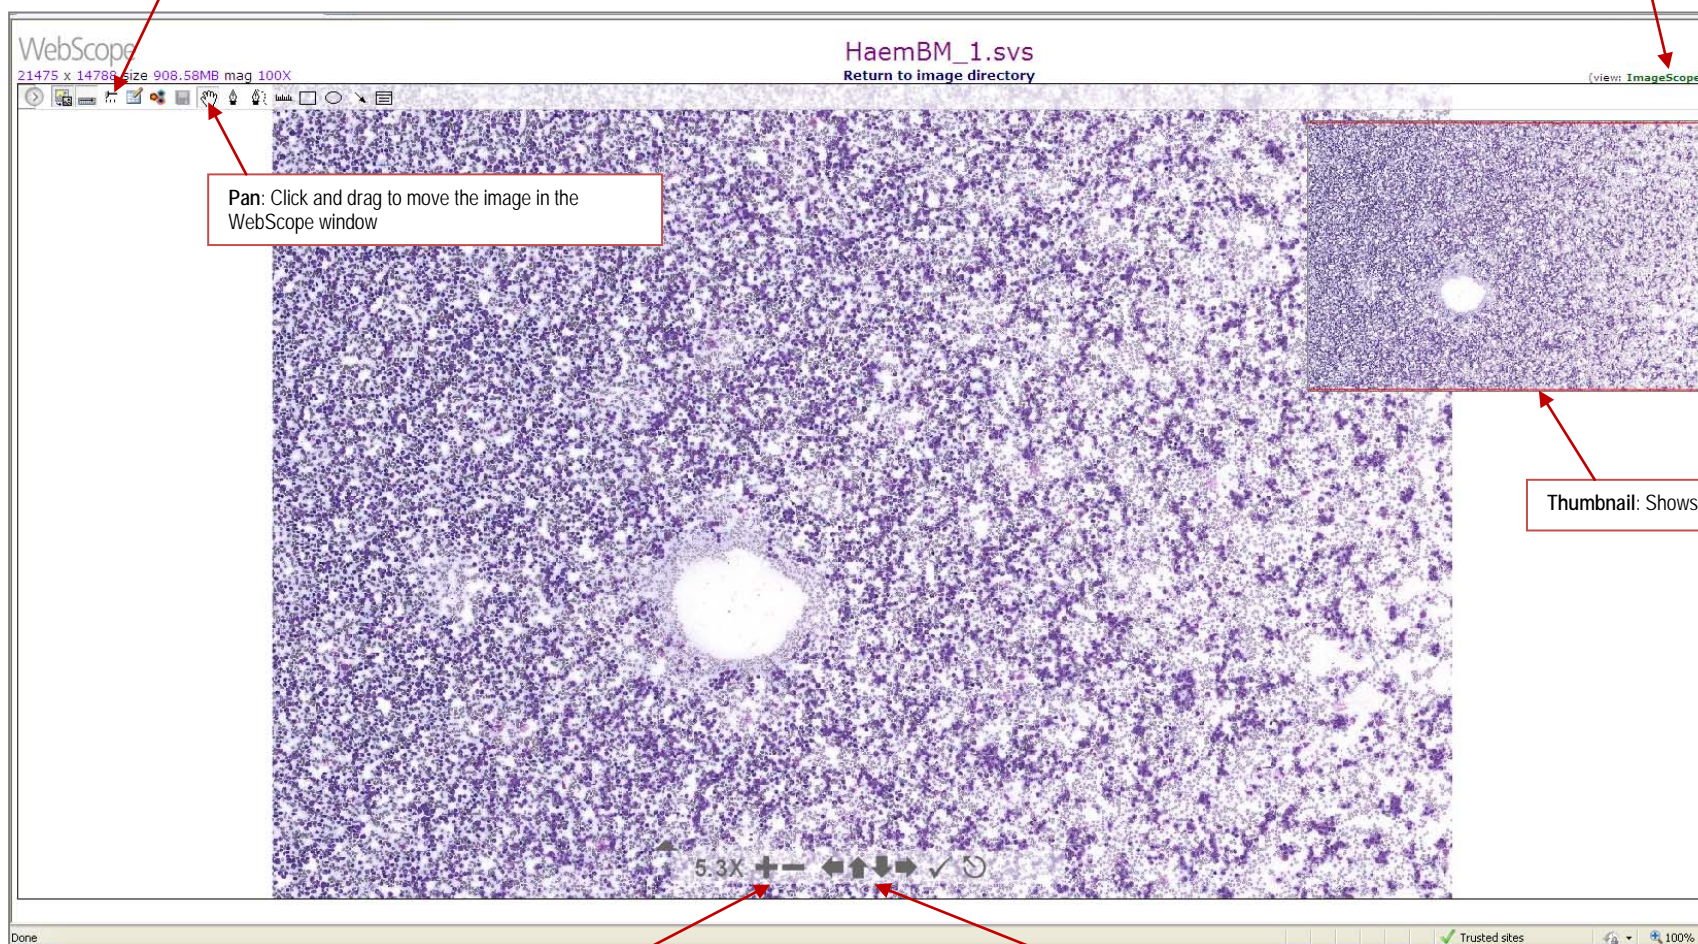

Features on WebScope

Image Adjustment: This window allows colour and contrast adjustments to the digital slide currently being viewed.

View ImageScope: Click here to view the image on ImageScope. NOTE: You must install ImageScope on your PC before viewing the image on ImageScope.

Pan: Click and drag to move the image in the WebScope window

Thumbnail: Shows the entire image.

+ - : Magnify or shrink current field of view.

Scrolling: Click and hold the mouse button down to scroll in that direction.